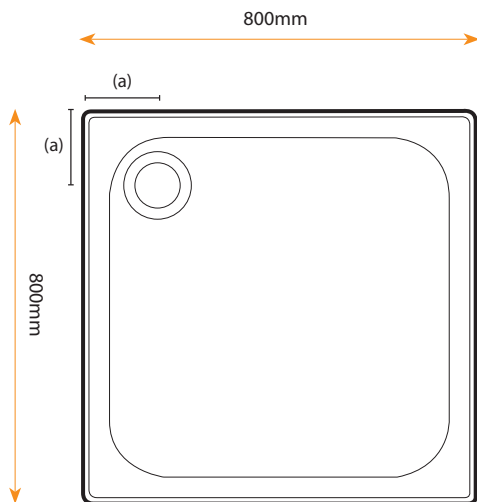

Features:

- » Double Skinned for added rigidity
- » 45mm high to achieve minimalist design
- » 130mm high including tray panel set
- » ABS Capped acrylic sheets which has antibacterial properties
- » Comes with 90mm fast flow waste
- » More than 25 sizes available
- » Available as low level or with riser kits for easy installation
- » Shower tray lifetime guarantee - This guarantee covers manufacturing defects only

Square Shower Tray

Size (mm)	Waste Position (a)
760 x 760	147mm
800 x 800	147mm
900 x 900	147mm

Quadrant Shower Tray

Size (mm)	Waste Position (a)	Waste Position (b)
800 x 800	250mm	130mm
900 x 900	350mm	130mm
900 x 760 LH & RH available	250mm	130mm
1000 x 800 LH & RH available	350mm	130mm
1000 x 1000 LH & RH available	350mm	130mm
1200 x 800 LH & RH available	450mm	130mm
1200 x 900 LH & RH available	450mm	130mm

Merlyn Showering
Unit 8, Purcellsinch Industrial Park
Dublin Road, Kilkenny, Ireland

Tel: +353 (0)56 7791555

Rectangular Shower Tray

Size (mm)	Waste Position (a)	Size (mm)	Waste Position (a)
900 x 760	147mm	1400 x 900	147mm
1000 x 800	147mm	1500 x 700	147mm
1100 x 760	147mm	1500 x 800	147mm
1100 x 800	147mm	1500 x 900	147mm
1200 x 700	147mm	1600 x 800	147mm
1200 x 760	147mm	1600 x 900	147mm
1200 x 800	147mm	1685 x 700	147mm
1200 x 900	147mm	1680 x 760	147mm
1400 x 800	147mm		

Rectangular Shower Tray

Size (mm)	Waste Position (a)	Waste Position (b)
1700 x 800 CTW	850mm	147mm