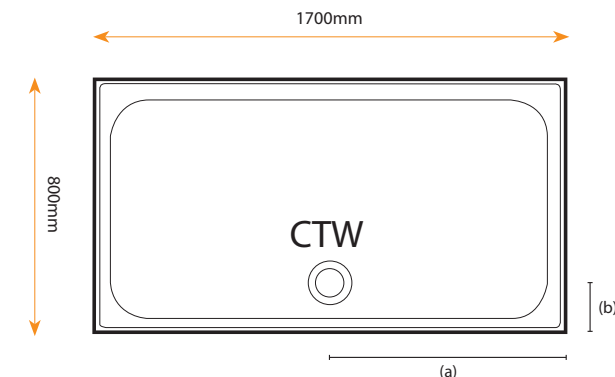

Features:

- » Double Skinned for added rigidity
- » 45mm high to achieve minimalist design
- » 130mm high including tray panel set
- » ABS Capped acrylic sheets which has antibacterial properties
- » Comes with 90mm fast flow waste
- » More than 25 sizes available
- » Available as low level or with riser kits for easy installation
- » Shower tray lifetime guarantee - This guarantee covers manufacturing defects only

Square Shower Tray

Size (mm)	Waste Position (a)
760 x 760	147mm
800 x 800	147mm
900 x 900	147mm

Quadrant Shower Tray

Size (mm)	Waste Position (a)	Waste Position (b)
800 x 800	250mm	130mm
900 x 900	350mm	130mm
900 x 760 LH & RH available	250mm	130mm
1000 x 800 LH & RH available	350mm	130mm
1000 x 1000 LH & RH available	350mm	130mm
1200 x 800 LH & RH available	450mm	130mm
1200 x 900 LH & RH available	450mm	130mm

Merlyn Showering
Unit 8, Purcellsinch Industrial Park
Dublin Road, Kilkenny, Ireland

Tel: +353 (0)56 7791555

Rectangular Shower Tray

Size (mm)	Waste Position (a)	Size (mm)	Waste Position (a)
900 x 760	147mm	1400 x 900	147mm
1000 x 800	147mm	1500 x 700	147mm
1100 x 760	147mm	1500 x 800	147mm
1100 x 800	147mm	1500 x 900	147mm
1200 x 700	147mm	1600 x 800	147mm
1200 x 760	147mm	1600 x 900	147mm
1200 x 800	147mm	1685 x 700	147mm
1200 x 900	147mm	1680 x 760	147mm
1400 x 800	147mm		

Rectangular Shower Tray

Size (mm)	Waste Position (a)	Waste Position (b)
1700 x 800 CTW	850mm	147mm