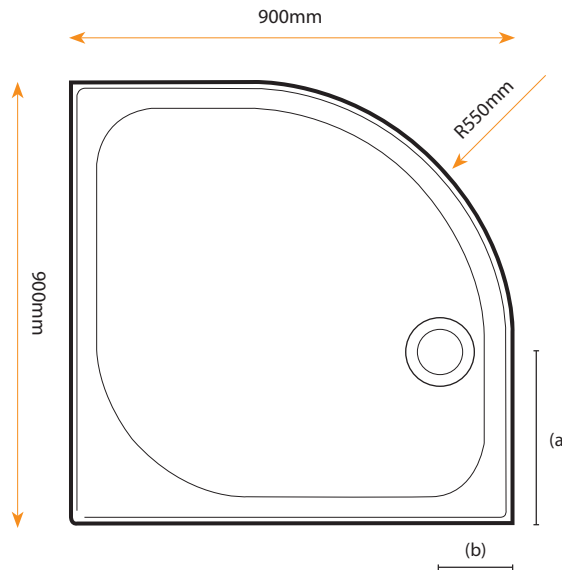

Features:

- » Double Skinned for added rigidity
- » 45mm high to achieve minimalist design
- » 130mm high including tray panel set
- » ABS Capped acrylic sheets which has antibacterial properties
- » Comes with 90mm fast flow waste
- » More than 25 sizes available
- » Available as low level or with riser kits for easy installation
- » Shower tray lifetime guarantee - This guarantee covers manufacturing defects only

Square Shower Tray

Size (mm)	Waste Position (a)
760 x 760	147mm
800 x 800	147mm
900 x 900	147mm

Quadrant Shower Tray

Size (mm)	Waste Position (a)	Waste Position (b)
800 x 800	250mm	130mm
900 x 900	350mm	130mm
900 x 760 LH & RH available	250mm	130mm
1000 x 800 LH & RH available	350mm	130mm
1000 x 1000 LH & RH available	350mm	130mm
1200 x 800 LH & RH available	450mm	130mm
1200 x 900 LH & RH available	450mm	130mm

Merlyn Showering
Unit 8, Purcellsinch Industrial Park
Dublin Road, Kilkenny, Ireland

Tel: +353 (0)56 7791555

Rectangular Shower Tray

Size (mm)	Waste Position (a)	Size (mm)	Waste Position (a)
900 x 760	147mm	1400 x 900	147mm
1000 x 800	147mm	1500 x 700	147mm
1100 x 760	147mm	1500 x 800	147mm
1100 x 800	147mm	1500 x 900	147mm
1200 x 700	147mm	1600 x 800	147mm
1200 x 760	147mm	1600 x 900	147mm
1200 x 800	147mm	1685 x 700	147mm
1200 x 900	147mm	1680 x 760	147mm
1400 x 800	147mm		

Rectangular Shower Tray

Size (mm)	Waste Position (a)	Waste Position (b)
1700 x 800 CTW	850mm	147mm