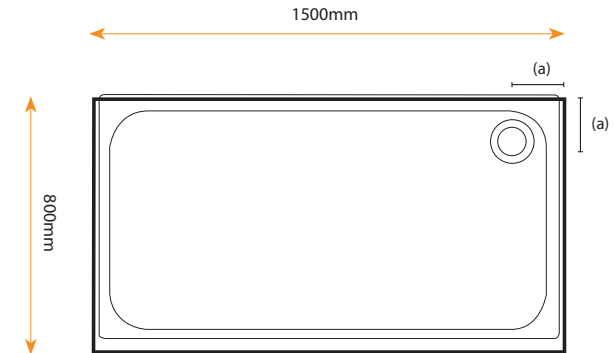

Features:

- » Double Skinned for added rigidity
- » 45mm high to achieve minimalist design
- » 130mm high including tray panel set
- » ABS Capped acrylic sheets which has antibacterial properties
- » Comes with 90mm fast flow waste
- » More than 25 sizes available
- » Available as low level or with riser kits for easy installation
- » Shower tray lifetime guarantee - This guarantee covers manufacturing defects only

Square Shower Tray

Size (mm)	Waste Position (a)
760 x 760	147mm
800 x 800	147mm
900 x 900	147mm

Quadrant Shower Tray

Size (mm)	Waste Position (a)	Waste Position (b)
800 x 800	250mm	130mm
900 x 900	350mm	130mm
900 x 760 LH & RH available	250mm	130mm
1000 x 800 LH & RH available	350mm	130mm
1000 x 1000 LH & RH available	350mm	130mm
1200 x 800 LH & RH available	450mm	130mm
1200 x 900 LH & RH available	450mm	130mm

Merlyn Showering
Unit 8, Purcellsinch Industrial Park
Dublin Road, Kilkenny, Ireland

Tel: +353 (0)56 7791555

Rectangular Shower Tray

Size (mm)	Waste Position (a)	Size (mm)	Waste Position (a)
900 x 760	147mm	1400 x 900	147mm
1000 x 800	147mm	1500 x 700	147mm
1100 x 760	147mm	1500 x 800	147mm
1100 x 800	147mm	1500 x 900	147mm
1200 x 700	147mm	1600 x 800	147mm
1200 x 760	147mm	1600 x 900	147mm
1200 x 800	147mm	1685 x 700	147mm
1200 x 900	147mm	1680 x 760	147mm
1400 x 800	147mm		

Rectangular Shower Tray

Size (mm)	Waste Position (a)	Waste Position (b)
1700 x 800 CTW	850mm	147mm