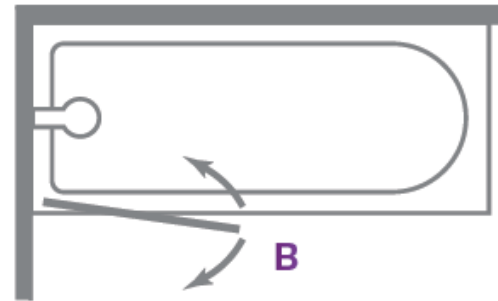

MB2 – Single Square Bath Screen

Technical Details

Door Swing: 90 Degrees in and out

- B** = Radius of Screen Swing = 790mm
- ☐○ Recommended shower head position
20mm Adjustment

Screen
is reversible

Screen

Inside
bath edge