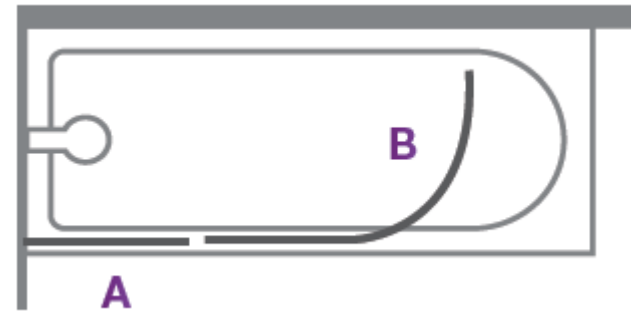

## MB5 – Curtain Rail Bath Screen

## Technical Details

**A** = Fixed panel                      **B** = Curtain Rail  
□○ Recommended shower head position  
Adjustment: 20mm