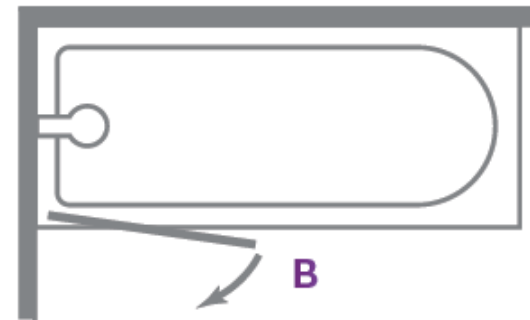

MB6 – Hinged Square Bath Screen

Technical Details

Door Swing: 90 Degrees outward only

B = Radius of Screen Swing = 840mm
○ Recommended shower head position
Adjustment 20mm

Screen is reversible

Screen

Inside bath edge