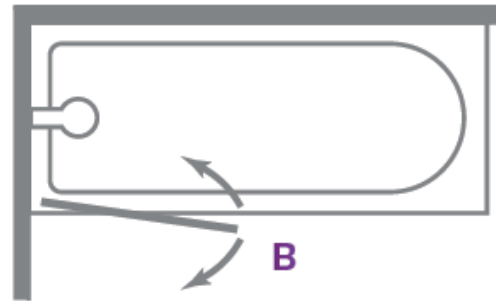

MB1 – Single Curved Bath Screen

Technical Details

Door Swing: 90 Degrees in and out

B = Radius of Screen Swing = 790mm

 Recommended shower head position
20mm Adjustment