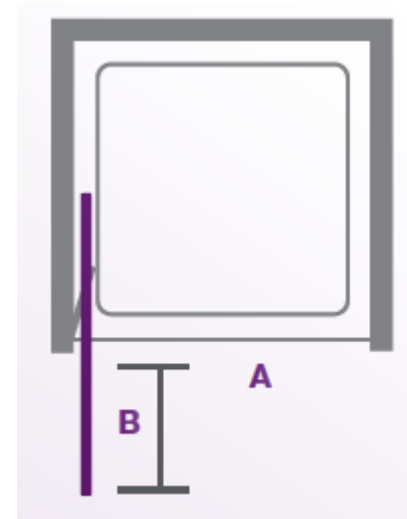

8 Series – Infold Door in a Recess

Technical Details

Size	A	B
700	505	200
760	565	260
800	605	300
900	707	400