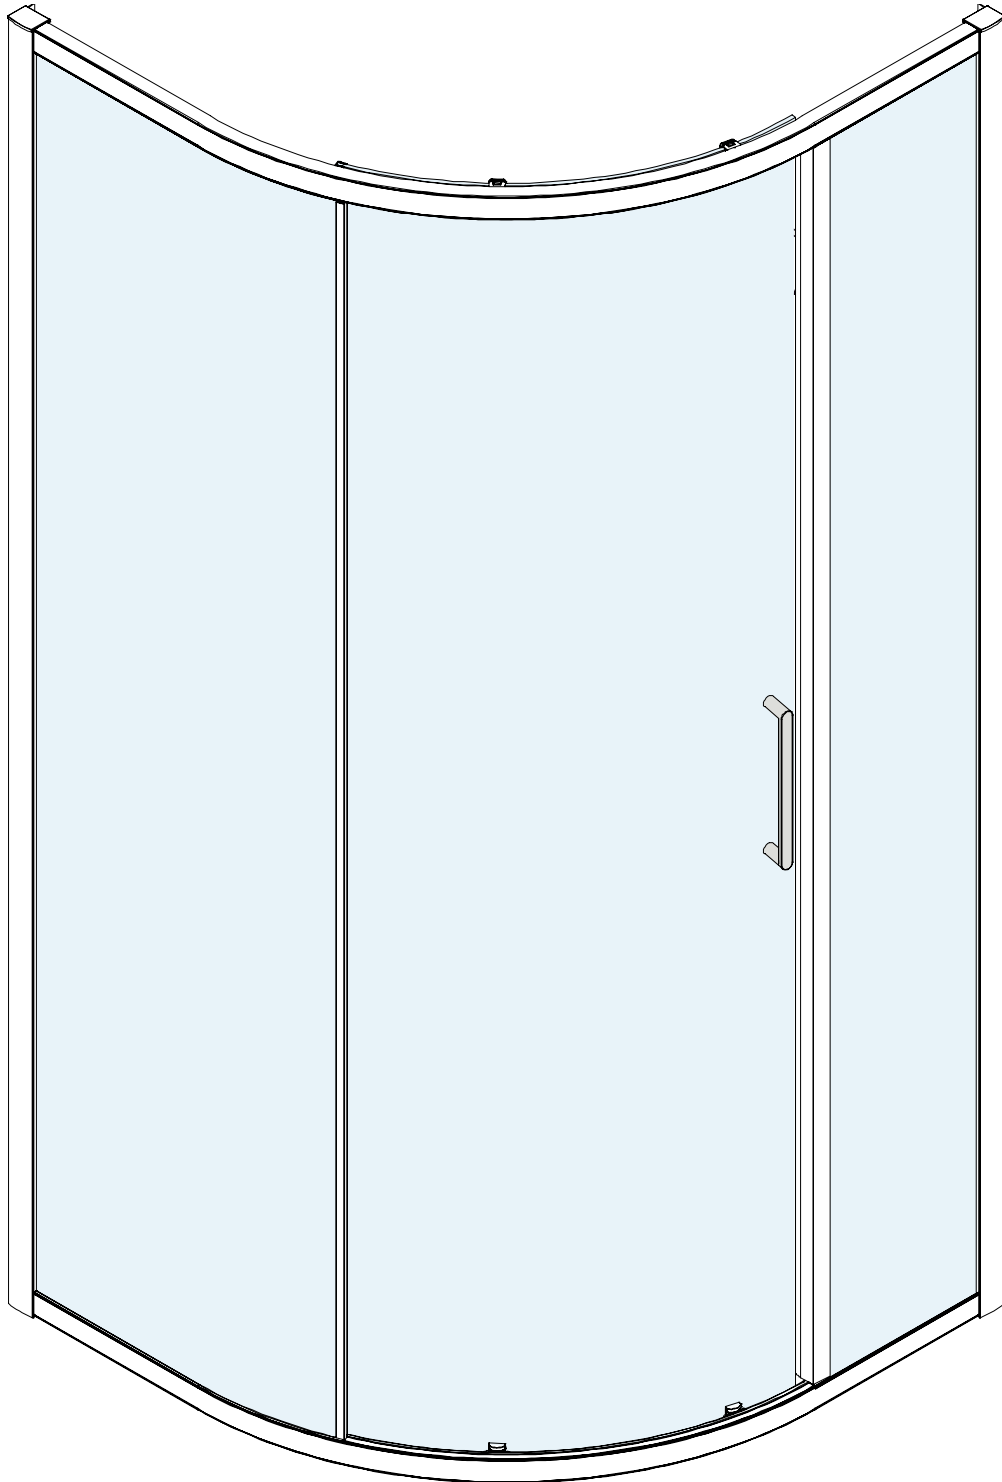

1 Door Quadrant

Sizes	Merlyn Code	Height, mm	Colour	Adjustment	Opening Space
900x900	A0301B0	1900	Chrome	855 – 875	460

1 Door Quadrant Exploded Diagram

1 Door Quadrant Parts Listing

Item	Part Picture	Name	Spare Part Code	QTY
1		Wall profile cover cap set	A03S0085	1
2		6mm wall plug	A03S0090	6
3		ST4.0*30 Screw	A03S0089	6
4		Screw cover cap clip (Fixed to the wall profile)	A03S0074	6
5		Locking disc receiver (Fitted inside the upright profile)	A03S0072	6
6		ST3.0*8 Screw	A03S0082	6
7		Locking Disc	A03S0073	6
8		Screw cover cap	A03S0075	6
9		Upright profile cover cap	A03S0086	2
10		ST4*25 Screw	A03S0084	8
11		horizontal profile end set (L&R)	A03S0077	4
12		horizontal profile inner block set	A03S0076	2
13		Roller stop	A03S0080	4
14		Roller stop screw	A03S0083	4

Item	Part Picture	Name	Spare Part Code	QTY
15		Horizontal profile set	A	2
16		Fixed panel seal	A03S0061	4
17		glass clip set (L&R)	A03S0081	2
18		Top roller	A03S0078	2
19		Bottom roller	A03S0079	2
20		fixed panel upright seal for one door quadrant	A03S0065	1
21		Moving panel upright seal	A03S0063	1
22		Fixed panel upright seal	A03S0062	1
23		Wall profile	A03S0059	2
24		Fixed panel	B	1
25		Moving panel	C	1
26		Fixed panel	D	1
27		Handle	A03S0088	1