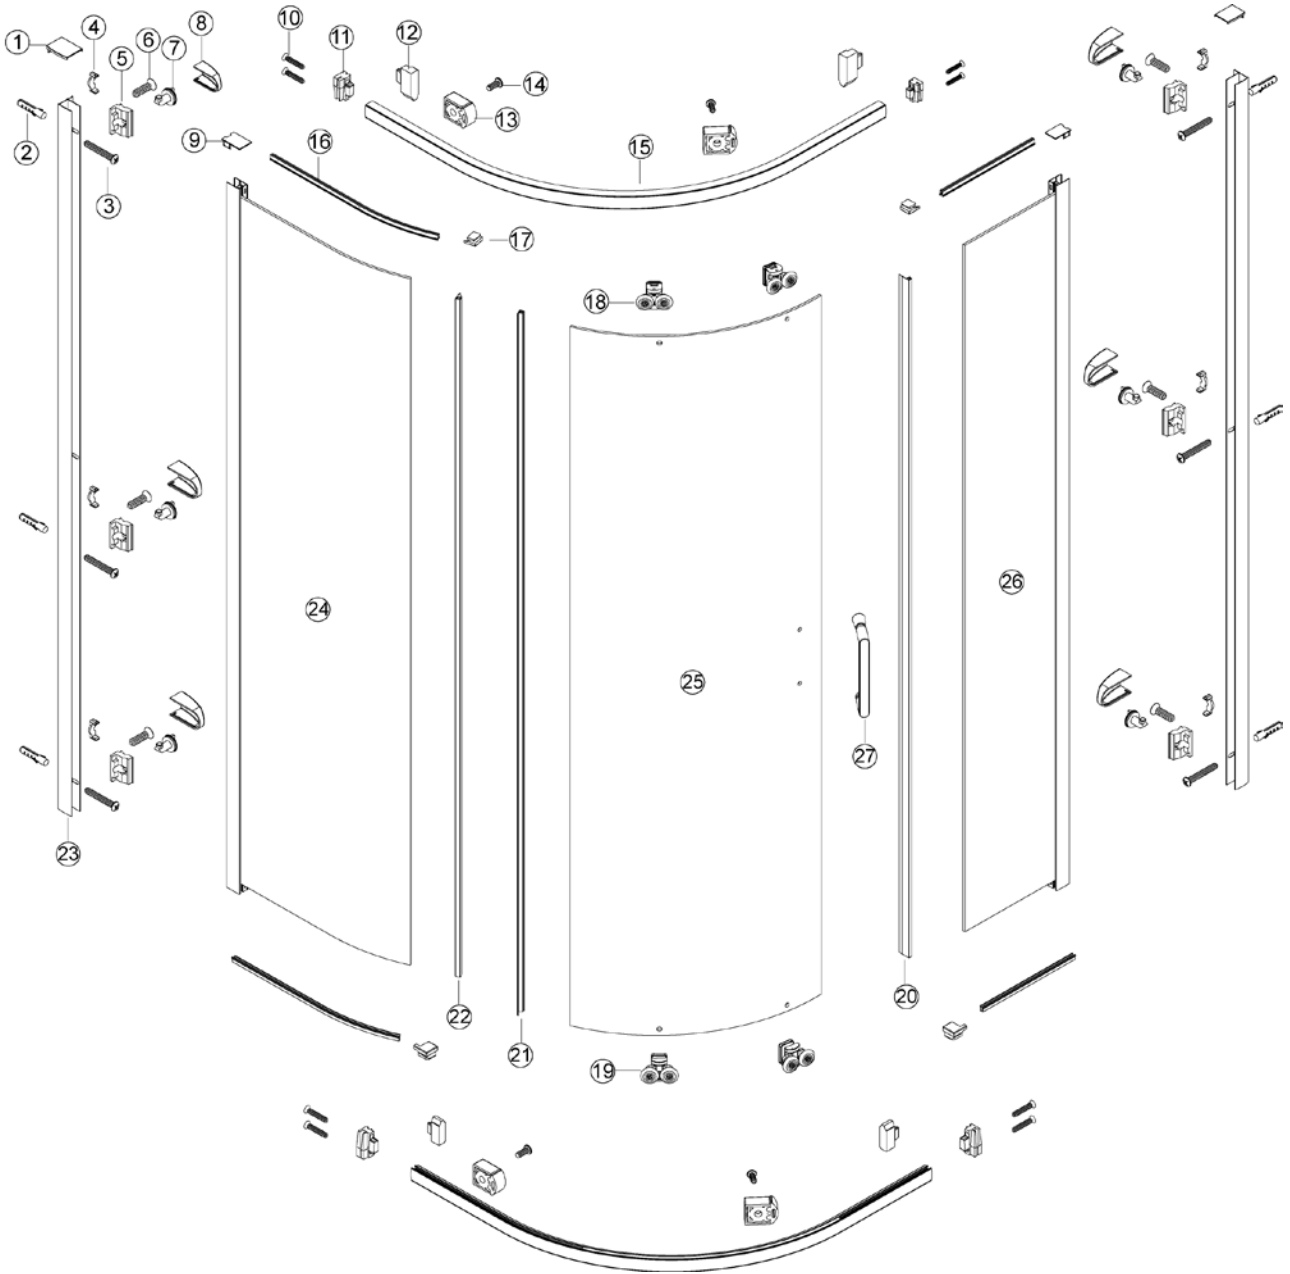

1 Door Quadrant

Sizes	Merlyn Code	Height, mm	Colour	Adjustment	Opening Space
900x900	A0301B0	1900	Chrome	855 – 875	460

1 Door Quadrant Exploded Diagram

1 Door Quadrant Parts Listing

Item	Part Picture	Name	Spare Part Code	QTY
1		Wall profile cover cap set	A03S0085	1
2		6mm wall plug	A03S0090	6
3		ST4.0*30 Screw	A03S0089	6
4		Screw cover cap clip (Fixed to the wall profile)	A03S0074	6
5		Locking disc receiver (Fitted inside the upright profile)	A03S0072	6
6		ST3.0*8 Screw	A03S0082	6
7		Locking Disc	A03S0073	6
8		Screw cover cap	A03S0075	6
9		Upright profile cover cap	A03S0086	2
10		ST4*25 Screw	A03S0084	8
11		horizontal profile end set (L&R)	A03S0077	4
12		horizontal profile inner block set	A03S0076	2
13		Roller stop	A03S0080	4
14		Roller stop screw	A03S0083	4

Item	Part Picture	Name	Spare Part Code	QTY
15		Horizontal profile set	A	2
16		Fixed panel seal	A03S0061	4
17		glass clip set (L&R)	A03S0081	2
18		Top roller	A03S0078	2
19		Bottom roller	A03S0079	2
20		fixed panel upright seal for one door quadrant	A03S0065	1
21		Moving panel upright seal	A03S0063	1
22		Fixed panel upright seal	A03S0062	1
23		Wall profile	A03S0059	2
24		Fixed panel	B	1
25		Moving panel	C	1
26		Fixed panel	D	1
27		Handle	A03S0088	1